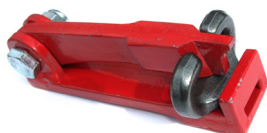

Ekstra reservedele og værktøj.

Betegnelse	Varenr.	Antal	Pris
Stiftekløber No. 5 – 4 stk.	99.0010-4	4	140
Stiftekløber No. 7 – 4 stk.	99.0015-4	4	192
Gummistrammer par á 2 stk.	99.1010	1	215
Stiftestrammerværktøj	99.4026	1	175

Priser er gældende for vintersæsonen 2012-2013

Stiftestrammerværktøj